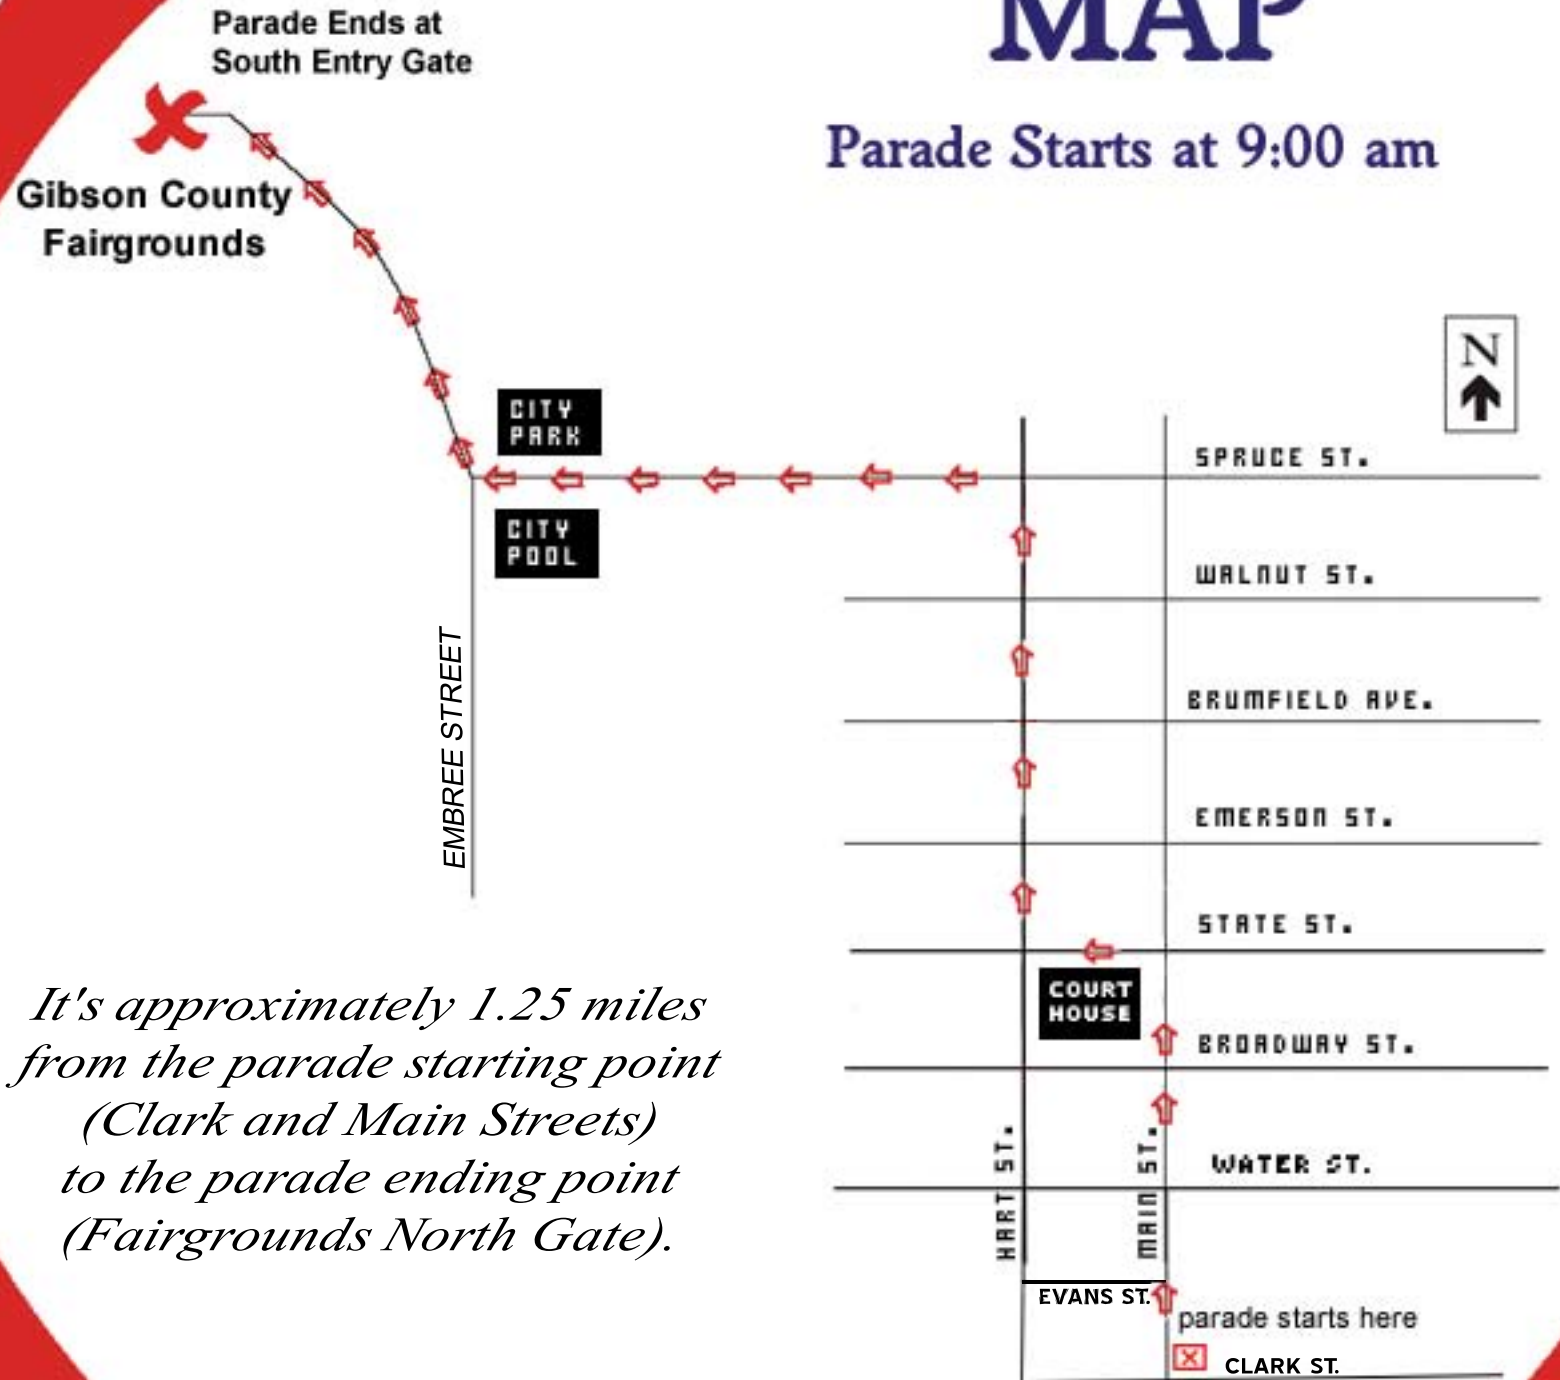

2011 PARADE MAP

Parade Starts at 9:00 am

*It's approximately 1.25 miles
from the parade starting point
(Clark and Main Streets)
to the parade ending point
(Fairgrounds North Gate).*

**125th Labor Day Celebration
Princeton, Indiana**