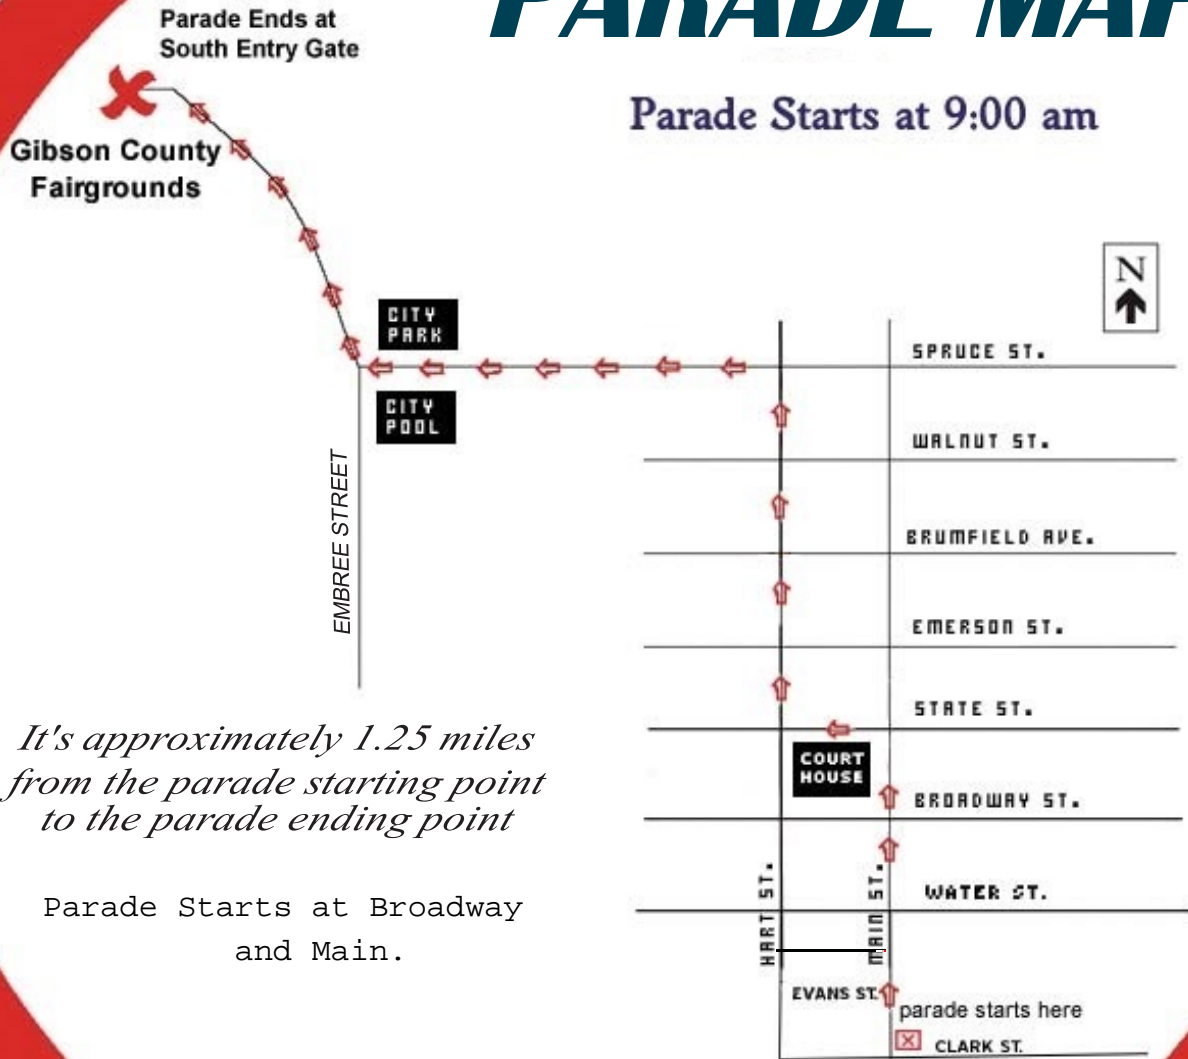

# PARADE MAP

Parade Starts at 9:00 am

*It's approximately 1.25 miles from the parade starting point to the parade ending point*

Parade Starts at Broadway and Main.

## 131st Labor Day Celebration Princeton, Indiana